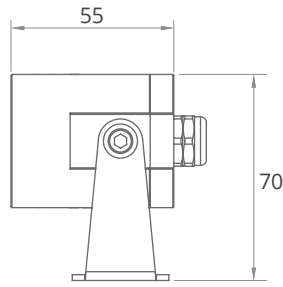

LAND 45

4 in 1 LED and Optic generates smooth colour under RGBW version, Compact and simple structure offers high lumen efficiency...

SPECIFICATION

MODEL	LAND WAVE LAND 45
OPERATING VOLTAGE	24V DC
POWER CONSUMPTION	6W Max
LED TYPE	High power LED
COLOUR TEMP OPTION	2700K, 3000K, 3500K, 4000K, 5000K, Tunable White, RGB, RGBW
CRI	90min, 80min
PRODUCT EFFICIENCY	76.40lm/W@3000K
FULL WIDTH AT HALF MAXIMUM (OPTICS)	5°, 8°, 15°, 24°, 36°, 45°, 8°*50°, 20°*40°
MATERIAL	Aluminum + Tempered Glass
AMBIENT OPERATING TEMPERATURE	-20°C ~ +55°C
LUMEN MAINTENANCE	50,000~7,000 hours at 70% Lume Maintenance
DIMENSIONS	45*55*70mm(ON/OFF Version), 45*80*70mm(DMX Version)
CABLE LENGTH	500mm
CONTROL SYSTEM	ON/OFF, DMX/RDM
MOUNTING TYPE	Surface
IP RATING	IP67

DIMENSIONS

ON/OFF Version

DMX/RDM Version

Top Hat (TH) 5

Honey Comb (HB)

*all units are in mm

OPTIC SELECTION

8°