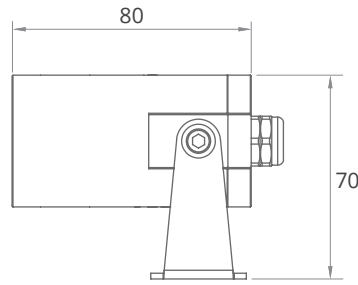

LAND 45

4 in 1 LED and Optic generates smooth colour under RGBW version, Compact and simple structure offers high lumen efficiency...

SPECIFICATION

MODEL	LAND WAVE LAND 45
OPERATING VOLTAGE	24V DC
POWER CONSUMPTION	6W Max
LED TYPE	High power LED
COLOUR TEMP OPTION	2700K, 3000K, 3500K, 4000K, 5000K, Tunable White, RGB, RGBW
CRI	90min, 80min
PRODUCT EFFICIENCY	76.40lm/W@3000K
FULL WIDTH AT HALF MAXIMUM (OPTICS)	5°, 8°, 15°, 24°, 36°, 45°, 8°*50°, 20°*40°
MATERIAL	Aluminum + Tempered Glass
AMBIENT OPERATING TEMPERATURE	-20°C ~ +55°C
LUMEN MAINTENANCE	50,000~7,000 hours at 70% Lume Maintenance
DIMENSIONS	45*55*70mm(ON/OFF Version), 45*80*70mm(DMX Version)
CABLE LENGTH	500mm
CONTROL SYSTEM	ON/OFF, DMX/RDM
MOUNTING TYPE	Surface
IP RATING	IP67

DIMENSIONS

ON/OFF Version

DMX/RDM Version

Top Hat (TH) 5

Honey Comb (HB)

*all units are in mm

OPTIC SELECTION

8°

LED	Lumens	Watts	Efficacy
WHITE	385.80	6.00	64.30

CenterBeamLux	Illuminance at Distance
37783.58 lx	0.8 m
9445.90 lx	1.7 m
4198.18 lx	2.5 m
2361.47 lx	3.3m
1511.34 lx	4.2 m
1049.54 lx	5.0 m

▪ Ver. Spread: 8.1° ▪ Horiz. Spread: 8.5°