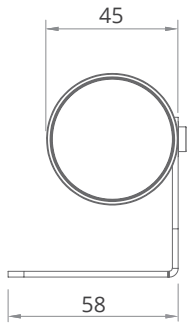

LAND 45

4 in 1 LED and Optic generates smooth colour under RGBW version, Compact and simple structure offers high lumen efficiency...

SPECIFICATION

MODEL	LAND WAVE LAND 45
OPERATING VOLTAGE	24V DC
POWER CONSUMPTION	6W Max
LED TYPE	High power LED
COLOUR TEMP OPTION	2700K, 3000K, 3500K, 4000K, 5000K, Tunable White, RGB, RGBW
CRI	90min, 80min
PRODUCT EFFICIENCY	76.40lm/W@3000K
FULL WIDTH AT HALF MAXIMUM (OPTICS)	5°, 8°, 15°, 24°, 36°, 45°, 8°*50°, 20°*40°
MATERIAL	Aluminum + Tempered Glass
AMBIENT OPERATING TEMPERATURE	-20°C ~ +55°C
LUMEN MAINTENANCE	50,000~7,000 hours at 70% Lume Maintenance
DIMENSIONS	45*55*70mm(ON/OFF Version), 45*80*70mm(DMX Version)
CABLE LENGTH	500mm
CONTROL SYSTEM	ON/OFF, DMX/RDM
MOUNTING TYPE	Surface
IP RATING	IP67

DIMENSIONS

ON/OFF Version

DMX/RDM Version

Top Hat (TH) 5

Honey Comb (HB)

*all units are in mm

OPTIC SELECTION

8°

LED	Lumens	Watts	Efficacy
WHITE	385.80	6.00	64.30

CenterBeamLux	Illuminance at Distance
37783.58 lx	0.8 m
9445.90 lx	1.7 m
4198.18 lx	2.5 m
2361.47 lx	3.3m
1511.34 lx	4.2 m
1049.54 lx	5.0 m

▪ Ver. Spread: 8.1° ▪ Horiz. Spread: 8.5°

24°

LED	Lumens	Watts	Efficacy
WHITE	458.40	6.00	76.40

CenterBeamLux	Illuminance at Distance
1820.86 lx	0.8 m
425.22 lx	1.7 m
200.10 lx	2.5 m
121.30 lx	3.3 m
84.83 lx	4.2 m
65.02 lx	5.0 m

▪ Ver. Spread: 24.7° ▪ Horiz. Spread: 25.7°