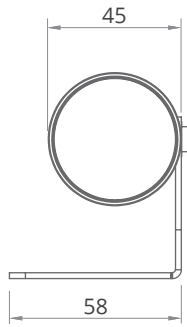

LAND 45

4 in 1 LED and Optic generates smooth colour under RGBW version, Compact and simple structure offers high lumen efficiency...

SPECIFICATION

MODEL	LAND WAVE LAND 45
OPERATING VOLTAGE	24V DC
POWER CONSUMPTION	6W Max
LED TYPE	High power LED
COLOUR TEMP OPTION	2700K, 3000K, 3500K, 4000K, 5000K, Tunable White, RGB, RGBW
CRI	90min, 80min
PRODUCT EFFICIENCY	76.40lm/W@3000K
FULL WIDTH AT HALF MAXIMUM (OPTICS)	5°, 8°, 15°, 24°, 36°, 45°, 8°*50°, 20°*40°
MATERIAL	Aluminum + Tempered Glass
AMBIENT OPERATING TEMPERATURE	-20°C ~ +55°C
LUMEN MAINTENANCE	50,000~7,000 hours at 70% Lume Maintenance
DIMENSIONS	45*55*70mm(ON/OFF Version), 45*80*70mm(DMX Version)
CABLE LENGTH	500mm
CONTROL SYSTEM	ON/OFF, DMX/RDM
MOUNTING TYPE	Surface
IP RATING	IP67

DIMENSIONS

ON/OFF Version

DMX/RDM Version

Top Hat (TH) 5

Honey Comb (HB)

*all units are in mm

OPTIC SELECTION

8°

LED	Lumens	Watts	Efficacy
WHITE	385.80	6.00	64.30

CenterBeamLux	Illuminance at Distance
37783.58 lx	0.8 m
9445.90 lx	1.7 m
4198.18 lx	2.5 m
2361.47 lx	3.3m
1511.34 lx	4.2 m
1049.54 lx	5.0 m

▪ Ver. Spread: 8.1° ▪ Horiz. Spread: 8.5°

24°

LED	Lumens	Watts	Efficacy
WHITE	458.40	6.00	76.40

CenterBeamLux	Illuminance at Distance
1820.86 lx	0.8 m
425.22 lx	1.7 m
200.10 lx	2.5 m
121.30 lx	3.3 m
84.83 lx	4.2 m
65.02 lx	5.0 m

▪ Ver. Spread: 24.7° ▪ Horiz. Spread: 25.7°