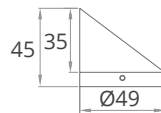

DIMENSIONS

ON/OFF Version

DMX/RDM Version

Top Hat (TH) 5

Honey Comb (HB)

*all units are in mm

OPTIC SELECTION

8°

LED	Lumens	Watts	Efficacy
WHITE	385.80	6.00	64.30

CenterBeamLux	Illuminance at Distance
37783.58 lx	0.8 m
9445.90 lx	1.7 m
4198.18 lx	2.5 m
2361.47 lx	3.3m
1511.34 lx	4.2 m
1049.54 lx	5.0 m

▪ Ver. Spread: 8.1° ▪ Horiz. Spread: 8.5°