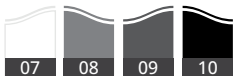

LAND 45

4 in 1 LED and Optic generates smooth colour under RGBW version, Compact and simple structure offers high lumen efficiency...

SPECIFICATION

MODEL	LAND WAVE LAND 45
OPERATING VOLTAGE	24V DC
POWER CONSUMPTION	6W Max
LED TYPE	High power LED
COLOUR TEMP OPTION	2700K, 3000K, 3500K, 4000K, 5000K, Tunable White, RGB, RGBW
CRI	90min, 80min
PRODUCT EFFICIENCY	76.40lm/W@3000K
FULL WIDTH AT HALF MAXIMUM (OPTICS)	5°, 8°, 15°, 24°, 36°, 45°, 8°*50°, 20°*40°
MATERIAL	Aluminum + Tempered Glass
AMBIENT OPERATING TEMPERATURE	-20°C ~ +55°C
LUMEN MAINTENANCE	50,000~7,000 hours at 70% Lume Maintenance
DIMENSIONS	45*55*70mm(ON/OFF Version), 45*80*70mm(DMX Version)
CABLE LENGTH	500mm
CONTROL SYSTEM	ON/OFF, DMX/RDM
MOUNTING TYPE	Surface
IP RATING	IP67

FEATURES & OPTIONS

- | | |
|----------------|-------------------|
| 01. CW | 10. RAL9005 |
| 02. NW | 11. IP67 |
| 03. WW | 12. ANTI-SALINE |
| 04. DW | 13. POLAR |
| 05. RGB | 14. DMX |
| 06. RGBW | 15. RFU |
| 07. RAL9003 | 16. RDM |
| 08. GRMEN GREY | 17. WIRELESS DATA |
| 09. RAL7016 | |